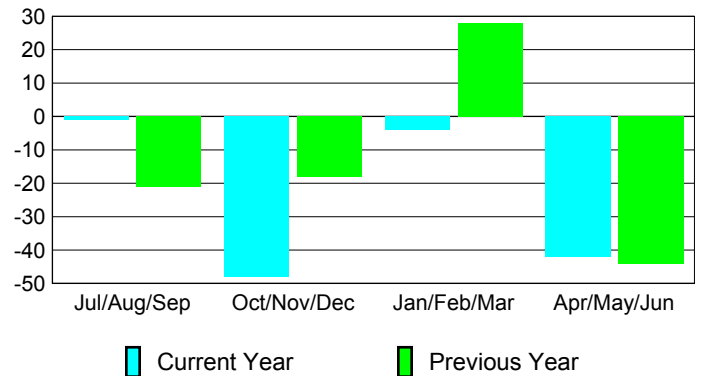

Membership Results
2009-2010

Membership
2008-2009

Month	Net Memb Goal	Actual New Memb	Actual Dropped Memb	Gain/Loss of Memb	Gain/Loss of Memb
Jul/Aug/Sep	-80	27	-28	-1	-21
Oct/Nov/Dec	10	50	-98	-48	-18
Jan/Feb/Mar	0	58	-62	-4	28
Apr/May/June	70	62	-104	-42	-44
Totals	0	197	-292	-95	-55

Membership Results 2009-2010

Goal, New, Dropped, Gain/Loss

Comparison of Membership Gain/Loss

Current Year Compared to the Previous Year

Gender Comparison 2009-2010

Jul/Aug/Sep

Oct/Nov/Dec

Jan/Feb/Mar

Apr/May/June

Male

Female