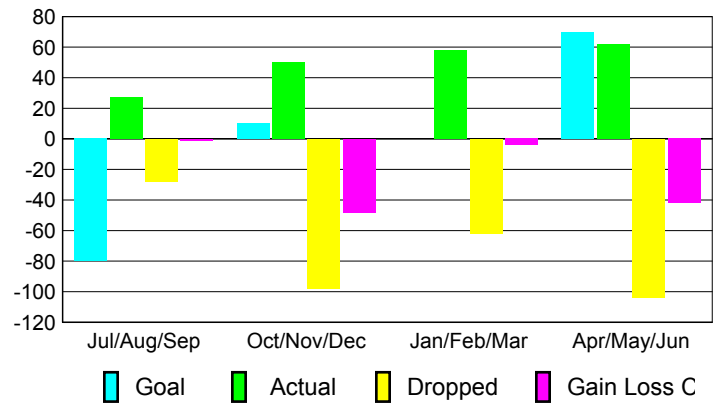

Membership Results 2009-2010

Goal, New, Dropped, Gain/Loss

Comparison of Membership Gain/Loss

Current Year Compared to the Previous Year